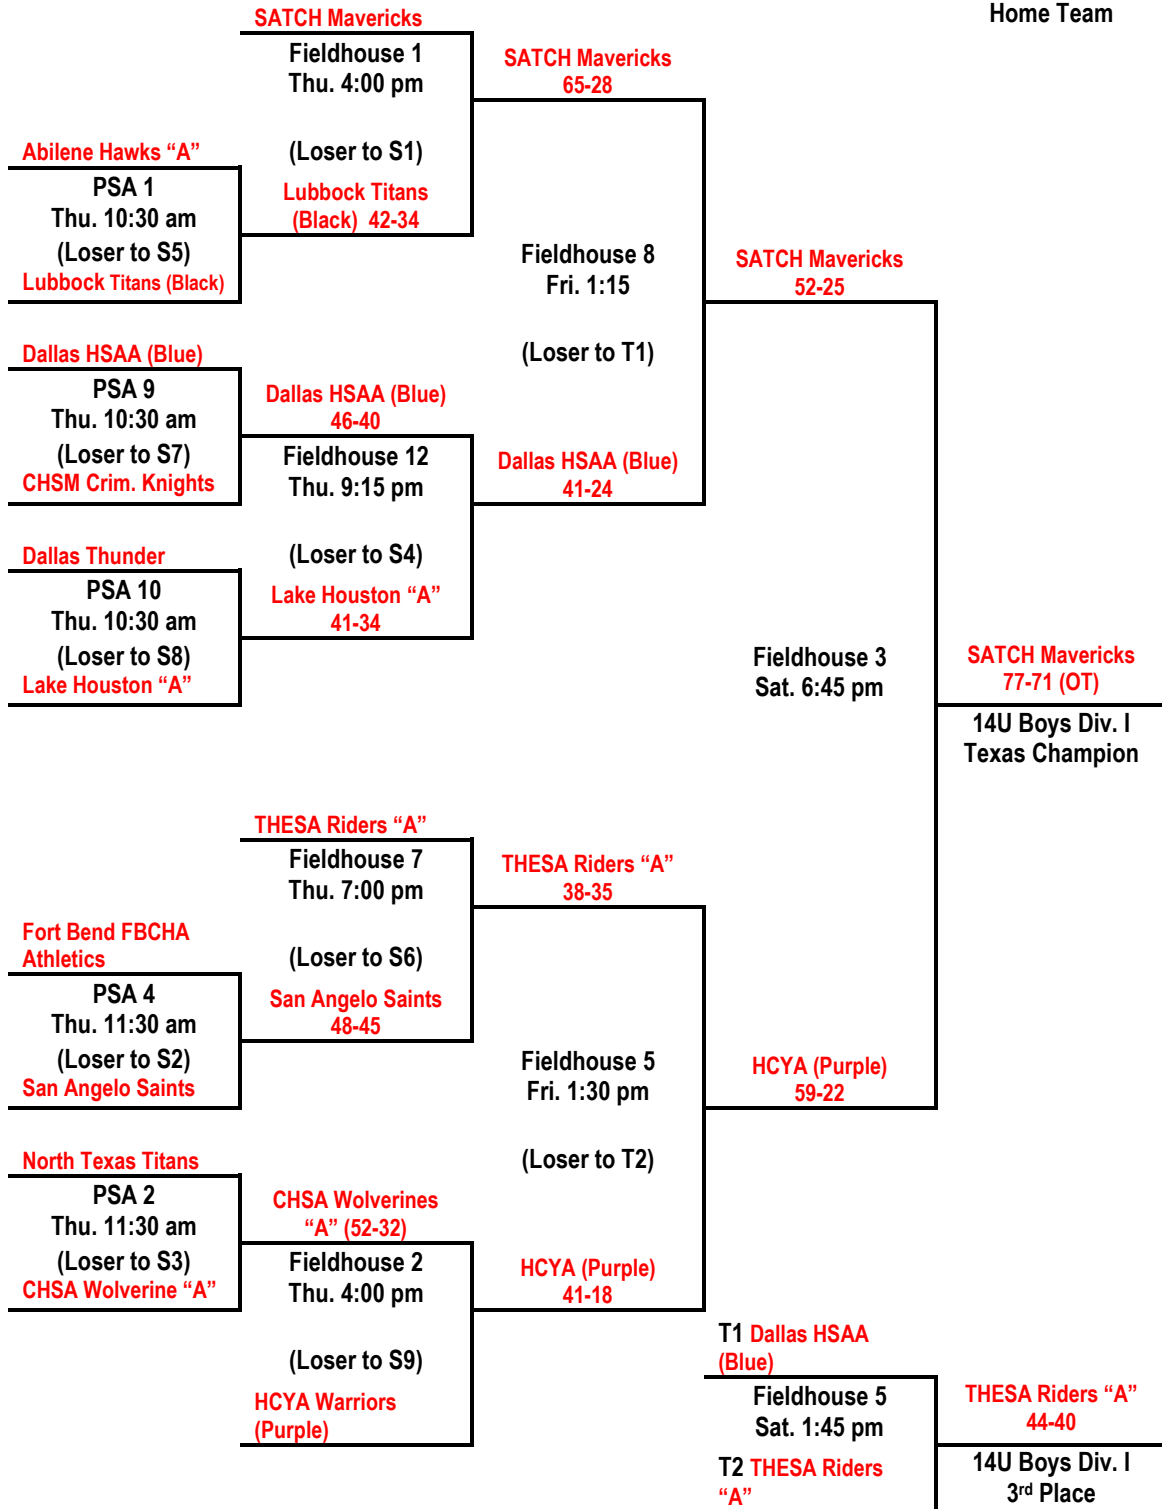

# 14U Boys—Division I: Championship Division

Top Team Is  
Home Team

Top Team Is  
Home Team

Top Team Is  
Home Team

# 14U Boys—Division I: Silver Division

# 14U Boys—Division I: Bronze Division