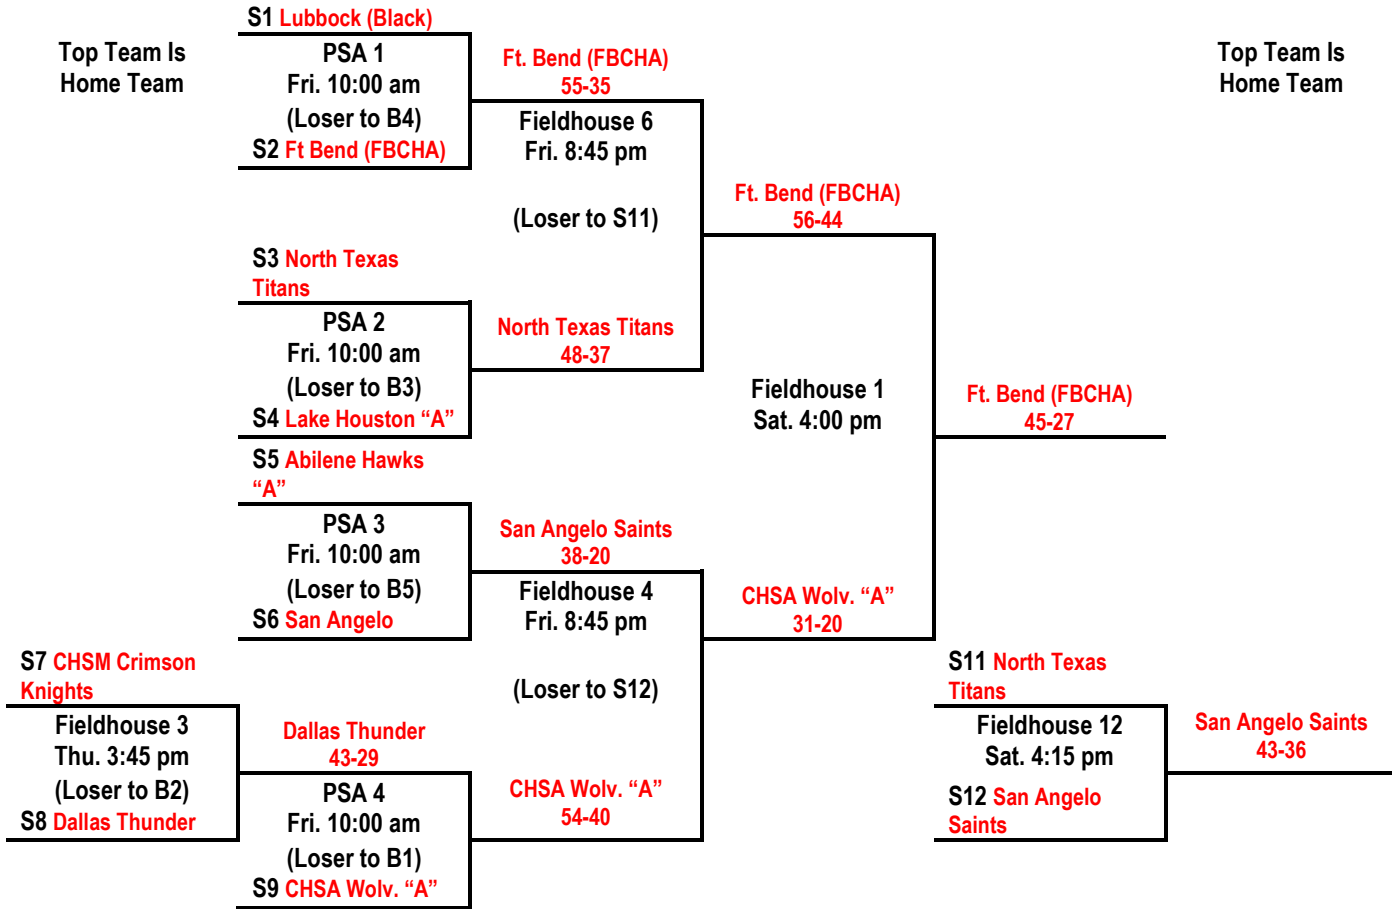

# 14U Boys—Division I: Championship Division

Top Team Is  
Home Team

Top Team Is  
Home Team

Top Team Is  
Home Team

# 14U Boys—Division I: Silver Division

# 14U Boys—Division I: Bronze Division