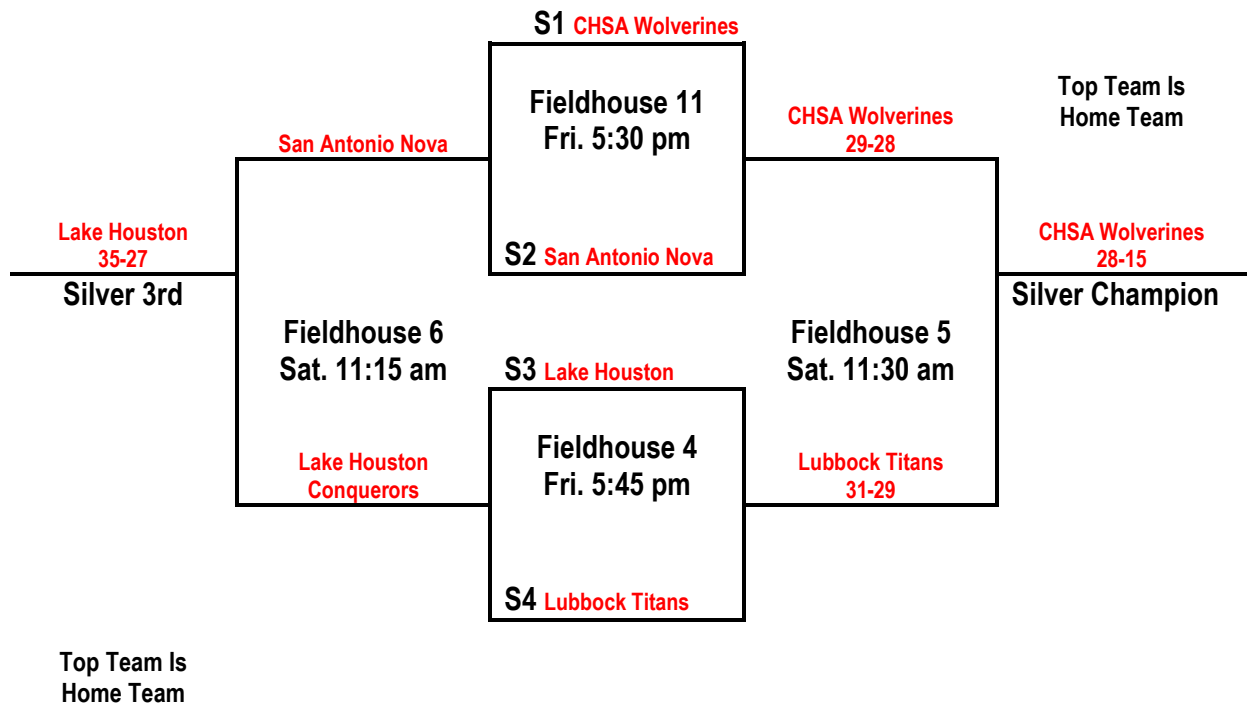

# 14U Girls: Championship Division

Top Team Is Home Team

# 14U Girls: Silver Division

# 14U Girls: Bronze Division

Top Team Is  
Home Team

Top Team Is  
Home Team

Top Team Is  
Home Team