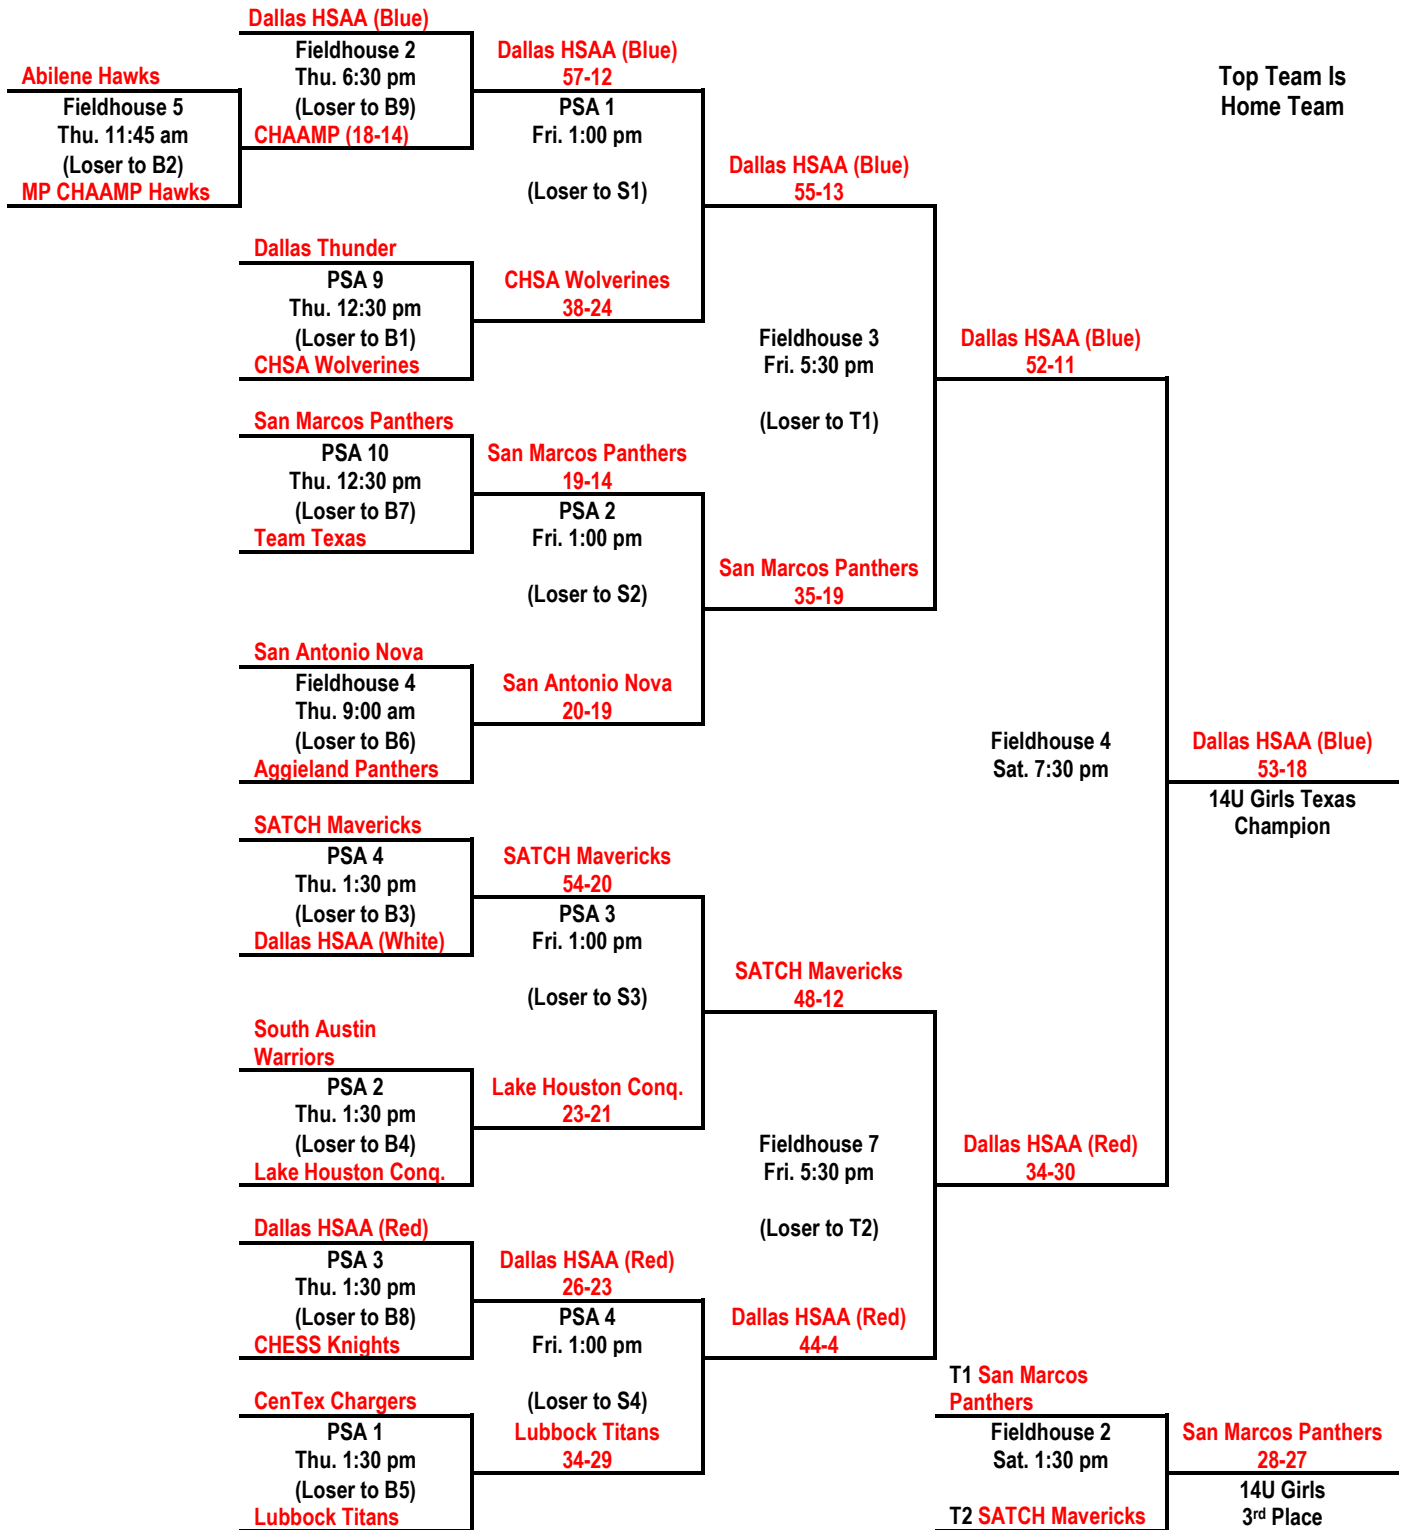

# 14U Girls: Championship Division

Top Team Is Home Team

# 14U Girls: Silver Division

# 14U Girls: Bronze Division

Top Team Is  
Home Team

Top Team Is  
Home Team

Top Team Is  
Home Team