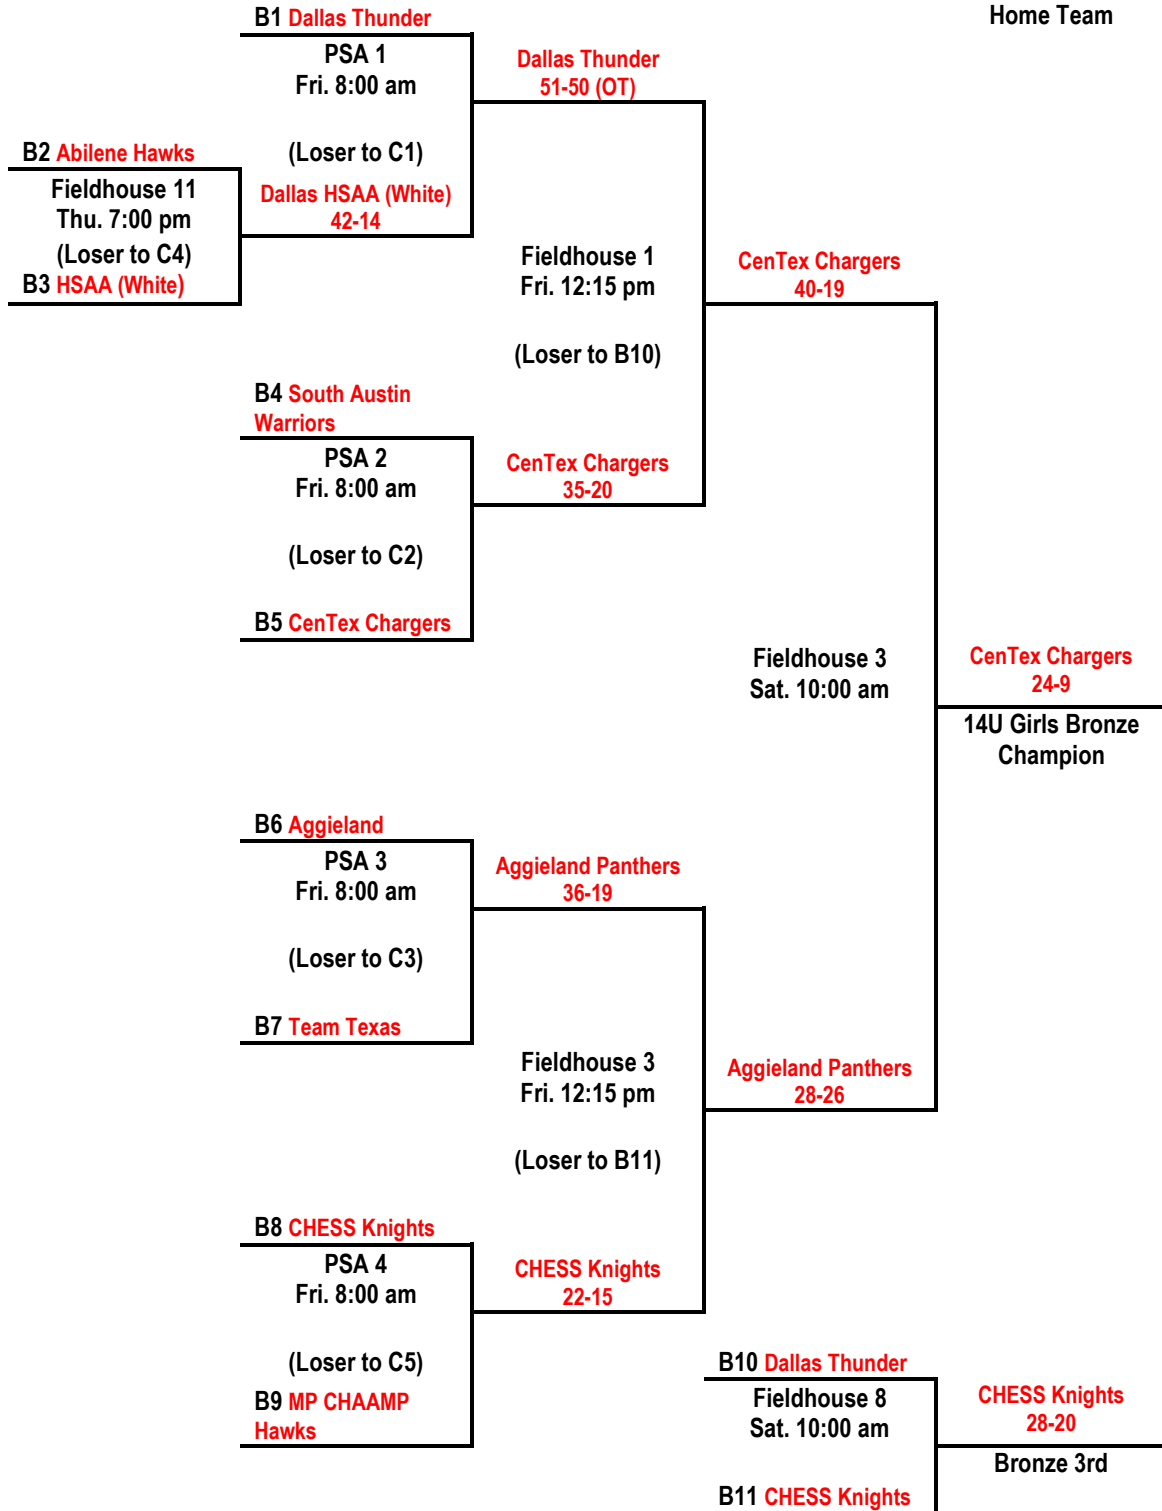

# 14U Girls: Championship Division

Top Team Is Home Team

# 14U Girls: Silver Division

# 14U Girls: Bronze Division

Top Team Is  
Home Team

Top Team Is  
Home Team

Top Team Is  
Home Team