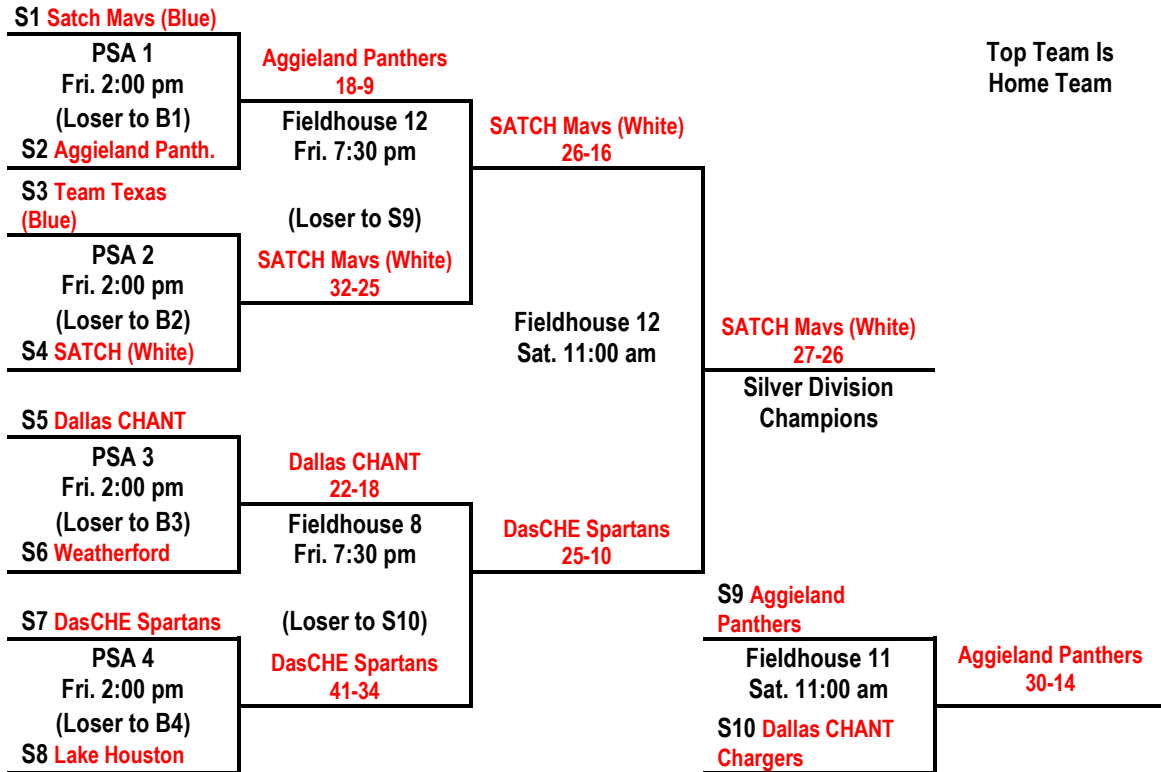

10U Boys: Championship Division

Preliminary Games					
Court	Home	Visitor	Day	Time	Advancement
PSA 4	Houston CHSA Wolv (45-27)	Dallas HSAA Blue Angels	Thursday	8:30 am	Winner to A; Loser to L
PSA 2	SATCH Mavericks (White)	Dallas Thunder (30-11)	Thursday	8:30 am	Winner to G; Loser to F

Bracket Play

Top Team Is
Home Team

Top Team Is
Home Team

Top Team Is
Home Team

10U Boys: Silver Division

10U Boys: Bronze Division