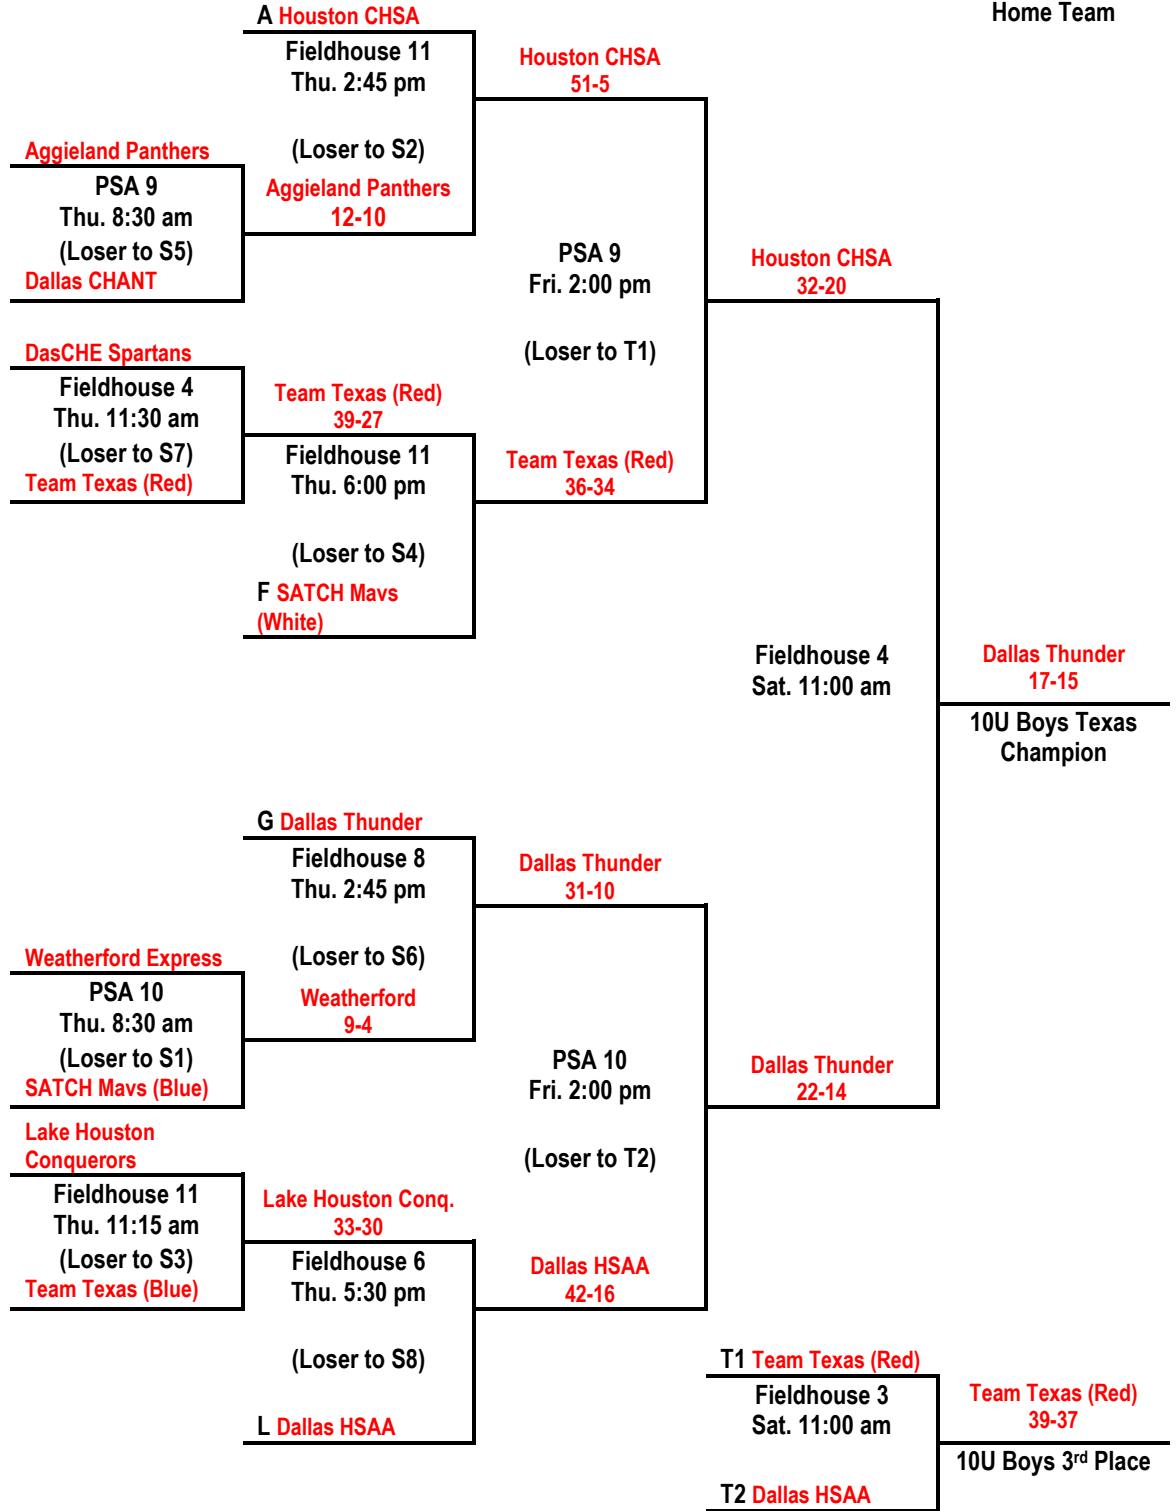

10U Boys: Championship Division

Preliminary Games					
Court	Home	Visitor	Day	Time	Advancement
PSA 4	Houston CHSA Wolv (45-27)	Dallas HSAA Blue Angels	Thursday	8:30 am	Winner to A; Loser to L
PSA 2	SATCH Mavericks (White)	Dallas Thunder (30-11)	Thursday	8:30 am	Winner to G; Loser to F

Bracket Play

Top Team Is
Home Team

Top Team Is
Home Team

Top Team Is
Home Team

10U Boys: Silver Division

10U Boys: Bronze Division